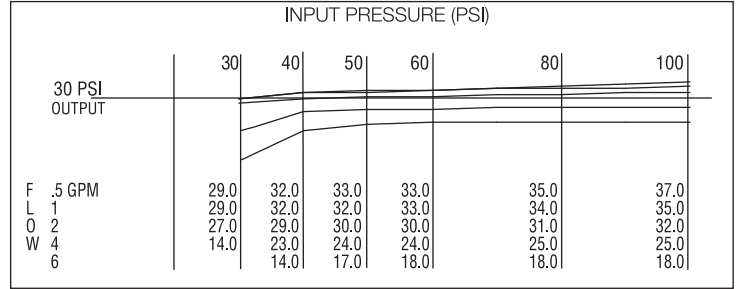

The PRC4500 is currently available in three pressures: 20, 30, and 40. It is designed for flows from .5 to 6 gpm.

Applications

- For seedbed irrigation where sprinkler erosion is a problem.
- Nursery watering when runoff is undesirable.
- Especially useful when watering on hilly ground to prevent line drainage.
- When using fertigation systems to prevent mainline drainage.

PRC4520 Performance Data

Not recommended for use in freezing conditions.

PRC4530 Performance Data

Not recommended for use in freezing conditions.

PRC4540 Performance Data

Not recommended for use in freezing conditions.

Specifications

Materials:

Body Chemical Resistant ABS Plastic
 O Rings Buna N
 Seat EPDM Rubber

Max PSI 100 lbs.
 Flow .5 to 6 GPM

Inlet 1/2" MPT
 Outlet 1/2" FPT

Overall Length 3.25 inches
 Width 1.5 inches