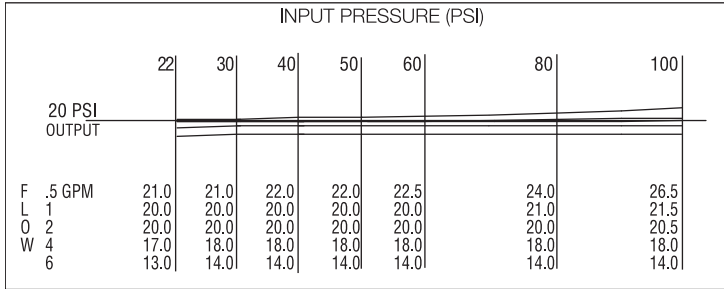

The PRC4500 is currently available in three pressures: 20, 30, and 40. It is designed for flows from .5 to 6 gpm.

Applications

- For seedbed irrigation where sprinkler erosion is a problem.
- Nursery watering when runoff is undesirable.
- Especially useful when watering on hilly ground to prevent line drainage.
- When using fertigation systems to prevent mainline drainage.

PRC4520 Performance Data

Not recommended for use in freezing conditions.

PRC4530 Performance Data

Not recommended for use in freezing conditions.

PRC4540 Performance Data

Not recommended for use in freezing conditions.

Specifications

Materials:

Body Chemical Resistant ABS Plastic
 O Rings Buna N
 Seat EPDM Rubber

Max PSI 100 lbs.
 Flow .5 to 6 GPM

Inlet 1/2" MPT
 Outlet 1/2" FPT

Overall Length 3.25 inches
 Width 1.5 inches