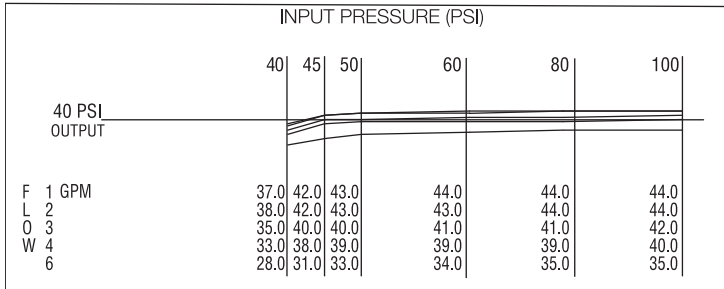

PRC4520 Performance Data

Not recommended for use in freezing conditions.

PRC4530 Performance Data

Not recommended for use in freezing conditions.

PRC4540 Performance Data

Not recommended for use in freezing conditions.

Specifications

Materials:

Body Chemical Resistant ABS Plastic
 O Rings Buna N
 Seat EPDM Rubber

Max PSI 100 lbs.
 Flow .5 to 6 GPM

Inlet 1/2" MPT
 Outlet 1/2" FPT

Overall Length 3.25 inches
 Width 1.5 inches