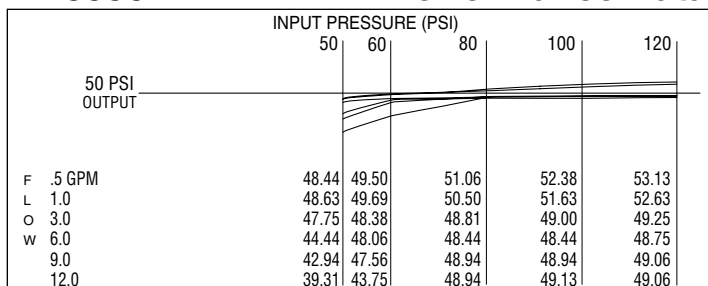

Applications

- Industrial
- Mining Reclamation

The PR5500A offers exceptional outlet pressure control to provide consistent performance from 20 to 720 gallons per hour. The PR5500A offers the widest operation range available. The PR5500A effectively regulates at the following pressures: 10, 15, 20, 25, 30, 35, and 50 PSI, all preset to exacting factory specifications.

PR5515A Performance Data

PR5530A Performance Data

PR5520A Performance Data

PR5535A Performance Data

Specifications

Materials:

Body	Polypropylene
Diaphragm	EPDM
Spring	316 Stainless Steel
Inlet	3/4" FIPT (standard)*
Outlet	3/4" MIPT (standard)*
Overall Length	3.46"
Outside Diameter	1.59"
Operating Pressure Range	0-120 PSI

*See price list for other inlet/outlet thread configurations.

PR5550A Performance Data

2931 Rimpau Avenue, Corona, CA 92881-3625
 (951) 737-6822 Fax (951) 737-9151
 www.hendricksonbros.com

©2005 Hendrickson Bros.