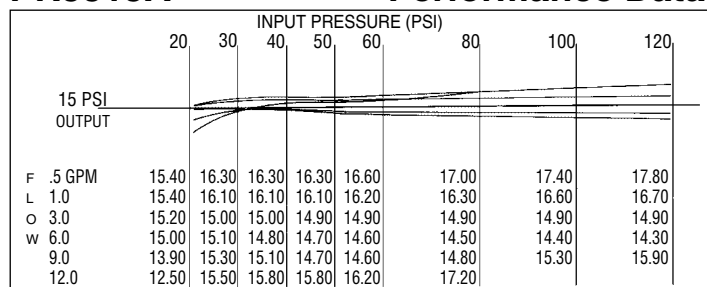

HENDRICKSON

PR5500A Acid Preset Pressure Regulator

- Wide range of operation
1/3 to 12 GPM (20 to 720 gallons per hour).
- 10, 15, 20, 25, 30, 35 and 50 PSI preset pressures available.
- High-strength Polypropylene construction.
- Thread options available for all installations.

Applications

- Industrial
- Mining Reclamation

The PR5500A offers exceptional outlet pressure control to provide consistent performance from 20 to 720 gallons per hour. The PR5500A offers the widest operation range available. The PR5500A effectively regulates at the following pressures: 10, 15, 20, 25, 30, 35, and 50 PSI, all preset to exacting factory specifications.

PR5515A Performance Data

PR5530A Performance Data

PR5520A Performance Data

PR5535A Performance Data

Specifications

Materials:

Body	Polypropylene
Diaphragm	EPDM
Spring	316 Stainless Steel
Inlet	3/4" FIPT (standard)*
Outlet	3/4" MIPT (standard)*
Overall Length	3.46"
Outside Diameter	1.59"
Operating Pressure Range	0-120 PSI

*See price list for other inlet/outlet thread configurations.

PR5550A Performance Data

2931 Rimpau Avenue, Corona, CA 92881-3625
 (951) 737-6822 Fax (951) 737-9151
 www.hendricksonbros.com

©2005 Hendrickson Bros.