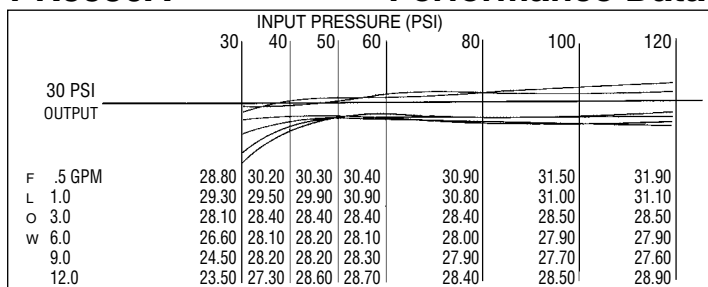

Applications

- Industrial
- Mining Reclamation

The PR5500A offers exceptional outlet pressure control to provide consistent performance from 20 to 720 gallons per hour. The PR5500A offers the widest operation range available. The PR5500A effectively regulates at the following pressures: 10, 15, 20, 25, 30, 35, and 50 PSI, all preset to exacting factory specifications.

PR5515A Performance Data

PR5530A Performance Data

PR5520A Performance Data

PR5535A Performance Data

Specifications

Materials:

Body	Polypropylene
Diaphragm	EPDM
Spring	316 Stainless Steel
Inlet	3/4" FIPT (standard)*
Outlet	3/4" MIPT (standard)*
Overall Length	3.46"
Outside Diameter	1.59"
Operating Pressure Range	0-120 PSI

*See price list for other inlet/outlet thread configurations.

PR5550A Performance Data

2931 Rimpau Avenue, Corona, CA 92881-3625
 (951) 737-6822 Fax (951) 737-9151
 www.hendricksonbros.com

©2005 Hendrickson Bros.