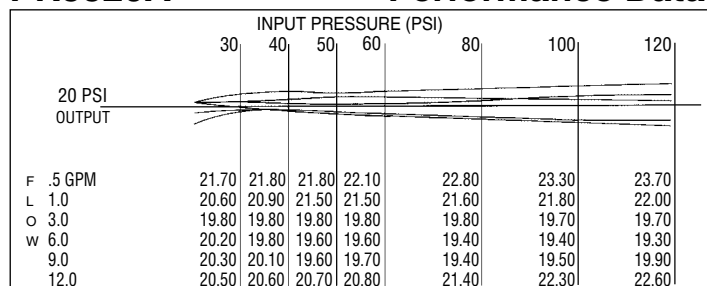

HENDRICKSON

PR5500A Acid Preset Pressure Regulator

- Wide range of operation
1/3 to 12 GPM (20 to 720 gallons per hour).
- 10, 15, 20, 25, 30, 35 and 50 PSI preset pressures available.
- High-strength Polypropylene construction.
- Thread options available for all installations.

Applications

- Industrial
- Mining Reclamation

The PR5500A offers exceptional outlet pressure control to provide consistent performance from 20 to 720 gallons per hour. The PR5500A offers the widest operation range available. The PR5500A effectively regulates at the following pressures: 10, 15, 20, 25, 30, 35, and 50 PSI, all preset to exacting factory specifications.

PR5515A Performance Data

PR5530A Performance Data

PR5520A Performance Data

PR5535A Performance Data

Specifications

Materials:

Body	Polypropylene
Diaphragm	EPDM
Spring	316 Stainless Steel
Inlet	3/4" FIPT (standard)*
Outlet	3/4" MIPT (standard)*
Overall Length	3.46"
Outside Diameter	1.59"
Operating Pressure Range	0-120 PSI

*See price list for other inlet/outlet thread configurations.

PR5550A Performance Data

2931 Rimpau Avenue, Corona, CA 92881-3625
 (951) 737-6822 Fax (951) 737-9151
 www.hendricksonbros.com

©2005 Hendrickson Bros.