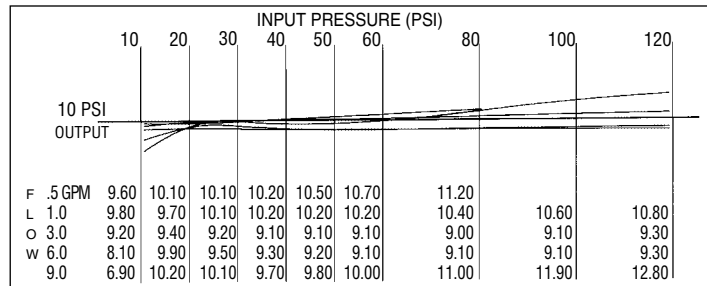

PR5500A Acid Preset Pressure Regulator

PR5510A Performance Data