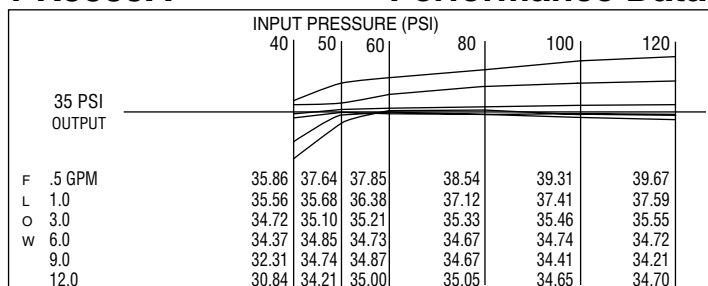

Applications

- Industrial
- Mining Reclamation

The PR5500A offers exceptional outlet pressure control to provide consistent performance from 20 to 720 gallons per hour. The PR5500A offers the widest operation range available. The PR5500A effectively regulates at the following pressures: 10, 15, 20, 25, 30, 35, and 50 PSI, all preset to exacting factory specifications.

PR5515A Performance Data

PR5530A Performance Data

PR5520A Performance Data

PR5535A Performance Data

Specifications

Materials:

Body	Polypropylene
Diaphragm	EPDM
Spring	316 Stainless Steel
Inlet	3/4" FIPT (standard)*
Outlet	3/4" MIPT (standard)*
Overall Length	3.46"
Outside Diameter	1.59"
Operating Pressure Range	0-120 PSI

*See price list for other inlet/outlet thread configurations.

PR5550A Performance Data

2931 Rimpau Avenue, Corona, CA 92881-3625
 (951) 737-6822 Fax (951) 737-9151
 www.hendricksonbros.com

©2005 Hendrickson Bros.