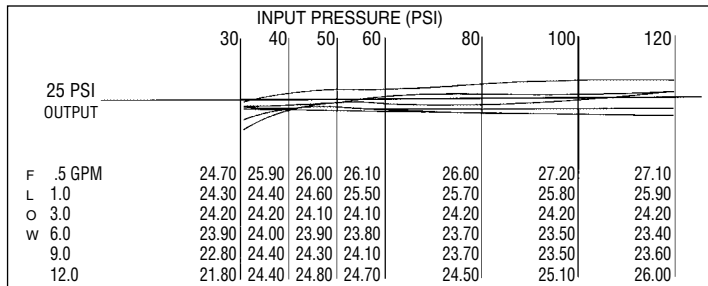

Applications

- Industrial
- Mining Reclamation

The PR5500A offers exceptional outlet pressure control to provide consistent performance from 20 to 720 gallons per hour. The PR5500A offers the widest operation range available. The PR5500A effectively regulates at the following pressures: 10, 15, 20, 25, 30, 35, and 50 PSI, all preset to exacting factory specifications.

2931 Rimpau Avenue, Corona, CA 92881-3625
(951) 737-6822 • Fax (951) 737-9151
www.hendricksonbros.com

©2005 Hendrickson Bros.

MADE IN USA

PR5500A Acid Preset Pressure Regulator

PR5510A Performance Data

PR5525A Performance Data

PR5515A Performance Data

PR5530A Performance Data

PR5520A Performance Data

PR5535A Performance Data

Specifications

Materials:

Body	Polypropylene
Diaphragm	EPDM
Spring	316 Stainless Steel
Inlet	3/4" FIPT (standard)*
Outlet	3/4" MIPT (standard)*
Overall Length	3.46"
Outside Diameter	1.59"
Operating Pressure Range	0-120 PSI

*See price list for other inlet/outlet thread configurations.

PR5550A Performance Data

2931 Rimpau Avenue, Corona, CA 92881-3625
 (951) 737-6822 Fax (951) 737-9151
 www.hendricksonbros.com

©2005 Hendrickson Bros.